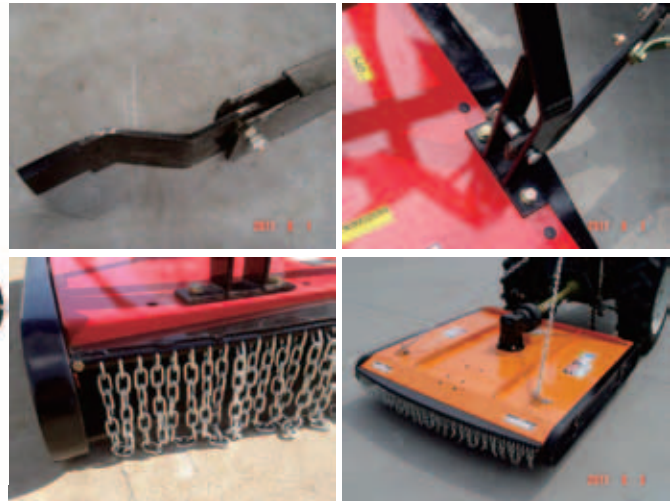

## TMC HEAVY DUTY SLASHER

### TMC 款重型割草机

The TMC mower meets the Australian new Safety Standards for Slashers.

Perfect around open grassy area-slashing a variety of grasses, small trees and light scrub clearing roadsides creating firebreaks.

#### Material Thickness:

- Upper deck : 4mm
- Sides: 4mm
- Draft arm mounting bars: 4mm
- Optional 60HP gearbox
- 6mm diameter protection chains

Model	TMC 100	TMC 110	TMC 120	TMC 150	TMC180
Cutting Width	1000mm	1100mm	1200mm	1500mm	1800mm
Cutting Height	3.5-11cm	3.5-11cm	3.5-11cm	3.5-11cm	3.5-11cm
PTO Speed	540r/min	540r/min	540r/min	540r/min	540r/min
Structure Weight	170kg	180kg	200kg	230kg	260kg
Tractor HP	15-30hp	20-35hp	25-35hp	30-40hp	40-70hp