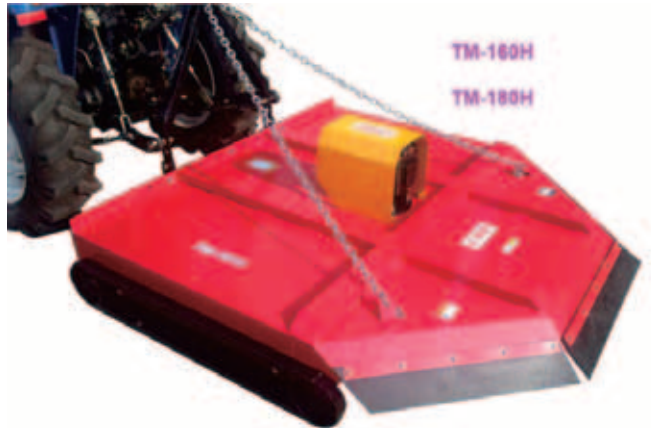

MOWER

TM TOPPER MOWER

TM 型割草机

Uses :

- Perfect around open grassy area
- Slashing a variety of grasses, small trees and light scrub
- Clearing roadsides
- Creating firebreaks

Features :

- Built to last medium duty slasher with re-enforced frame
- Quick - release off-set options
- Collapsible hitch
- Adjustable skids
- Large range of cutting heights
- Stone guard
- Height adjustable rear wheel allows for tighter turning areas with less stress on both your tractor and the slasher itself
- Thick clean top deck to prevent fire through debris build-up Solid top link and a simple to attach PTO
- Optional Wheel

Model	TM90	TM100	TM110	TM120	TM140	TM160H	TM180H
Dimension(LxWxH)	100x90 x90cm	105x100 x90cm	110x110 x90cm	130x120 x90cm	140x140 x90cm	160x160 x90cm	190x180 x90cm
Structure Weight	150kg	160kg	165kg	175kg	190kg	230kg	290kg
Cutting Width	900mm	1000mm	1100mm	1200mm	1400mm	1600mm	1800mm
Cutting Height	1.5-4.5"	1.5-4.5"	1.5-4.5"	1.5-4.5"	1.5-4.5"	1.5-4.5"	1.5-4.5"
PTO Speed	540rpm	540rpm	540rpm	540rpm	540rpm	540rpm	540rpm
PTO Shaft	6x6x900mm	6x6x900mm	6x6x900mm	6x6x900mm	6x6x1100mm	6x6x1300mm	6x6x1300mm
Tractor HP	15-20hp	15-20hp	18-35hp	18-35hp	25-40hp	30-65hp	35-65hp